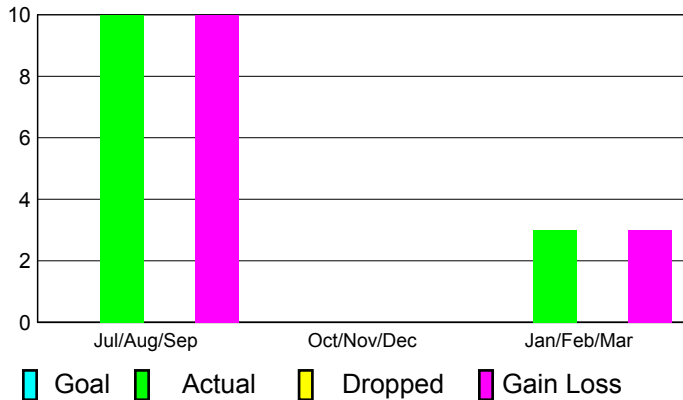

2010-2011 GMT Reports for District (or Undistricted) **District 307 B**

GMT: **Doctor DATUK K NAGARATN**, Location: **INDONESIA**

GMT CA: **7**

CLUBS

Club Results
2010-2011

Clubs
2009-2010

Month	New Club Goal	Actual New Clubs	Actual Dropped Clubs	Gain/Loss of Clubs	Gain/Loss of Clubs
Jul/Aug/Sep	0	10	0	10	4
Oct/Nov/Dec	0	0	0	0	3
Jan/Feb/Mar	0	3	0	3	3
Totals	0	13	0	13	10

Club Results 2010-2011

Goal, New, Dropped, Gain/Loss

Comparison of Club Gain/Loss

Current Year Compared to the Previous Year

YTD Status Quo Clubs 2010-2011

Status Quo Clubs Compared to Status Quo Members

MEMBERSHIP