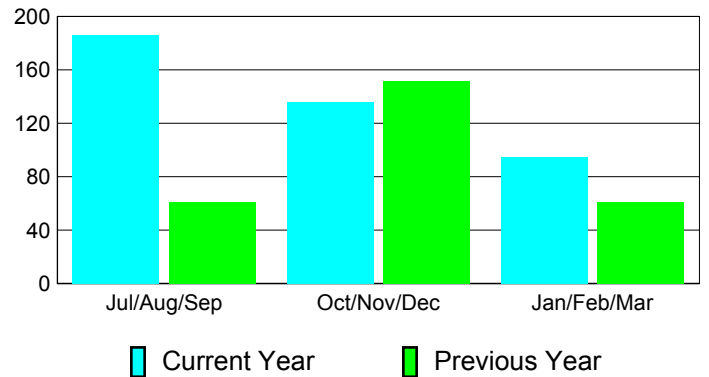

Membership Results
2010-2011

Membership
2009-2010

Month	Net Memb Goal	Actual New Memb	Actual Dropped Memb	Gain/Loss of Memb	Gain/Loss of Memb
Jul/Aug/Sep	0	272	-86	186	61
Oct/Nov/Dec	0	225	-89	136	152
Jan/Feb/Mar	0	122	-27	95	61
Totals	0	619	-202	417	274

Membership Results 2010-2011

Goal, New, Dropped, Gain/Loss

Comparison of Membership Gain/Loss

Current Year Compared to the Previous Year

Gender Comparison 2010-2011

Jul/Aug/Sep

Oct/Nov/Dec

Jan/Feb/Mar