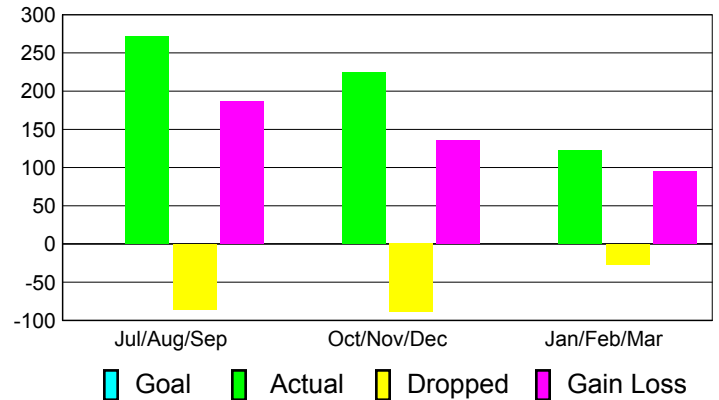

Membership Results 2010-2011

Goal, New, Dropped, Gain/Loss

Comparison of Membership Gain/Loss

Current Year Compared to the Previous Year