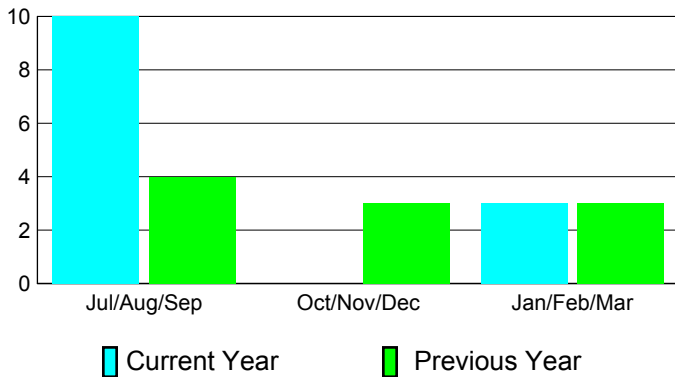

2010-2011 GMT Reports for District (or Undistricted) **District 307 B**

GMT: **Doctor DATUK K NAGARATN**, Location: **INDONESIA**

GMT CA: **7**

CLUBS

Club Results
2010-2011

Clubs
2009-2010

Month	New Club Goal	Actual New Clubs	Actual Dropped Clubs	Gain/Loss of Clubs	Gain/Loss of Clubs
Jul/Aug/Sep	0	10	0	10	4
Oct/Nov/Dec	0	0	0	0	3
Jan/Feb/Mar	0	3	0	3	3
Totals	0	13	0	13	10

Club Results 2010-2011

Goal, New, Dropped, Gain/Loss

Comparison of Club Gain/Loss

Current Year Compared to the Previous Year

YTD Status Quo Clubs 2010-2011

Status Quo Clubs Compared to Status Quo Members

MEMBERSHIP